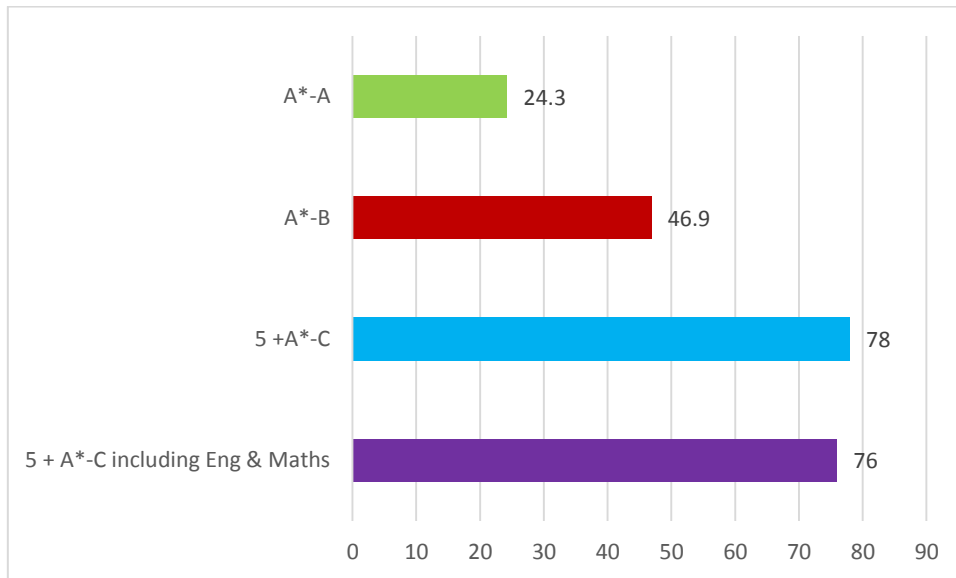

2017 Public Examination Results Summary

GCSE Results 2017

	2015	2016	2017
5+ A*-C (4-9)	75	77	78
5+ A*-C (4-9) inc. English and Mathematics	60	75	76
A*-C (4-9) in English and Mathematics	72	72	80
5-9 in English and Mathematics			54
% A*-A (7-9)	26.6	25.6	24.3
Students gaining EBACC	36	34	9
Expected Progress in English	64	81	65
Expected Progress in Mathematics	69	75	69

Progress 8 score: +0.09

Attainment 8 score: 51.5