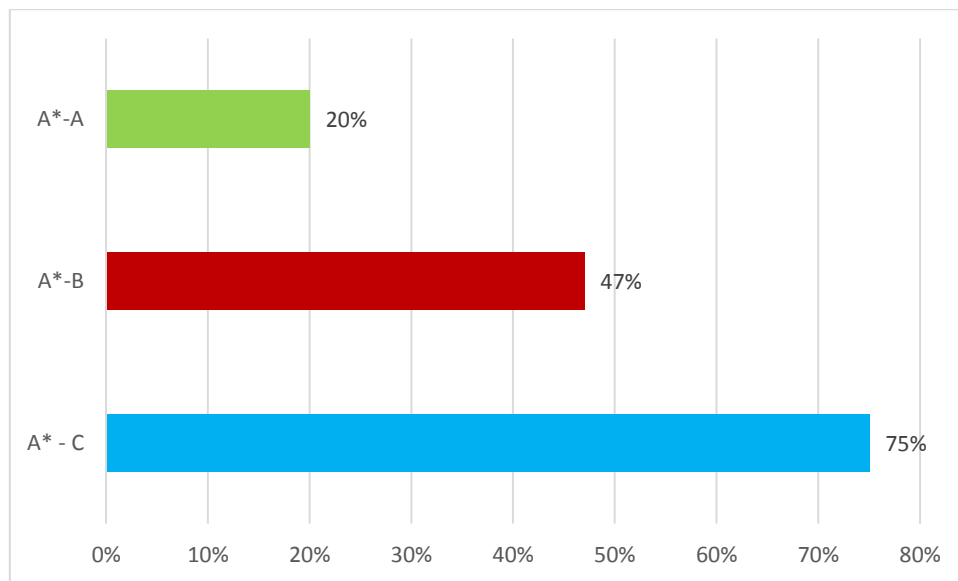

2017 Public Examination Results Summary

GCSE Results 2017

	2015	2016	2017
5+ A*-C (4-9)	75	77	78
5+ A*-C (4-9) inc. English and Mathematics	60	75	76
A*-C (4-9) in English and Mathematics	72	72	80
5-9 in English and Mathematics			54
% A*-A (7-9)	26.6	25.6	24.3
Students gaining EBACC	36	34	9
Expected Progress in English	64	81	65
Expected Progress in Mathematics	69	75	69

Progress 8 score: +0.09

Attainment 8 score: 51.5

A level Results 2017

29.27 Average result per entry

Progress Score (Academic Qualifications): +0.05

Progress Score (Vocational Qualifications): +0.95 (*top 5%*)